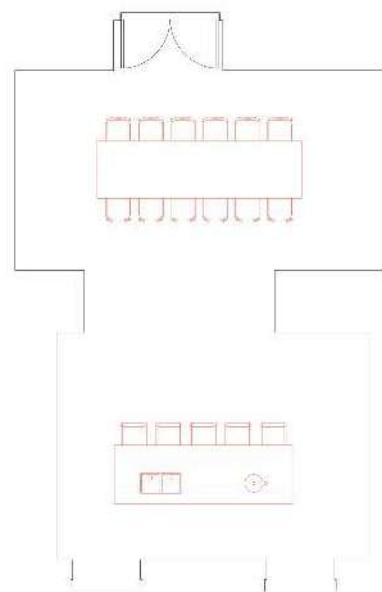

Number of guests

20

30

12