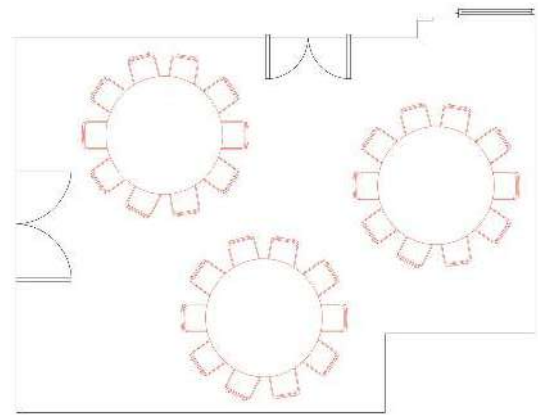

EVENT SPACES

PRINCE ROOM

PRINCE ROOM

ROOM SIZE 50 SQM

Arrangement	Number of guests
Theatre	35
Standing reception	40
Lunch/Dinner	30
Boardroom	20

The Prince Room is an attractive and flexible events room providing the first-class service of a five-star central London Hotel, combined with a range of extras to ensure your event runs smoothly. This space can accommodate intimate events, receptions or turn it into your space to get ready. Our dinner and cocktail parties boast a private and personal environment for you and your guests in a reception or dining style.