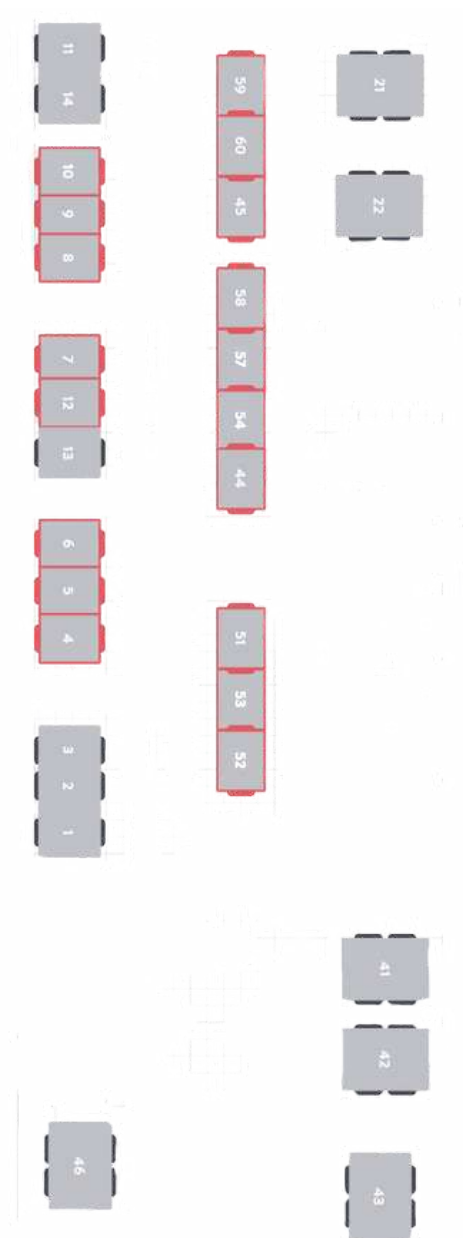

EVENT SPACES

PRINCE ROOM

PRINCE ROOM

ROOM SIZE 50 SQM

Arrangement	Number of guests
Theatre	35
Standing reception	40
Lunch/Dinner	30
Boardroom	20

The Prince Room is an attractive and flexible events room providing the first-class service of a five-star central London Hotel, combined with a range of extras to ensure your event runs smoothly. This space can accommodate intimate events, receptions or turn it into your space to get ready. Our dinner and cocktail parties boast a private and personal environment for you and your guests in a reception or dining style.

Celebrate the art, ritual and elegance of Japanese hospitality.

THE MALT LOUNGE AND BAR

ROOM SIZE 35 SQM

Arrangement

Theatre

Standing reception

Lunch/Dinner

Number of guests

TOKii

ROOM SIZE 77 SQM

Arrangement

Standing reception

Lunch/Dinner

Number of guests

75

60