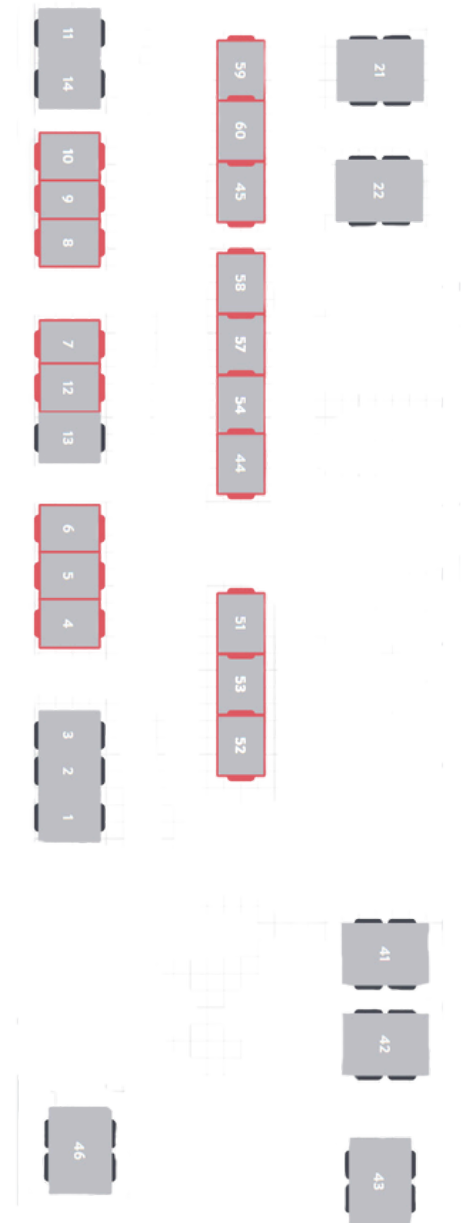

Number of guests

75

60